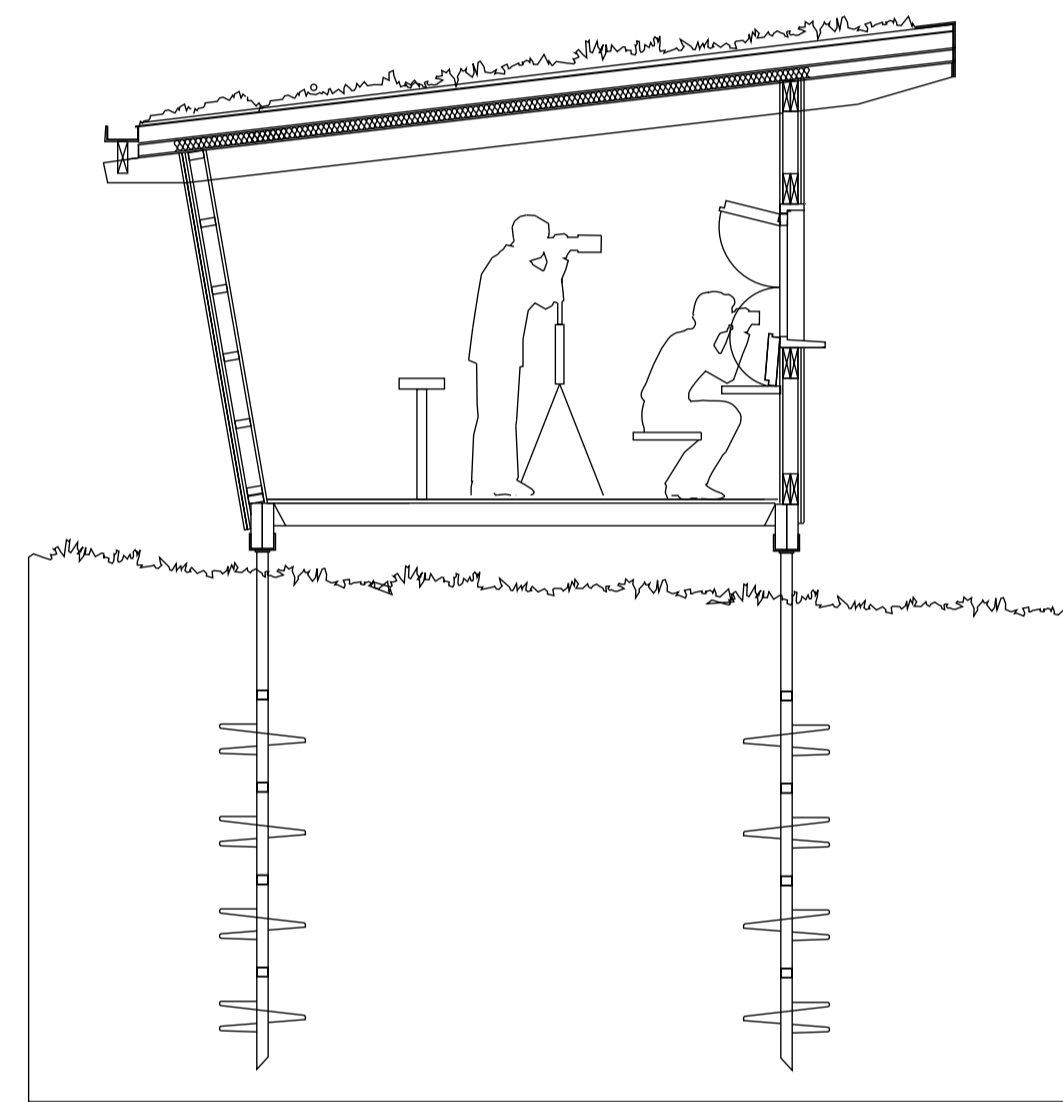

NOTES :

The Copyright of this drawing is owned by SALT Architects

Figured dimensions only are to be taken from this drawing. All dimensions are to be checked on site before any work is put in hand.

Plan

roof overhang

fixed side view

Front South Elevation

Section

Side West Elevation

Side East Elevation

Rear North Elevation

Revision Details		Drawn	Date
Mark	Revision	Drawn	Date Checked

SALT architects
 54 Lairgate, Beverley
 East Yorkshire
 HU 17 8EU
 telephone 01482 888102
 fax 01482 888621

Client's name
 Flamborough Bird Observatory Trust

Job title
 Flamborough Head
 Sea Watch Hide
 Drawing title
 General Arrangement

Scale
 1:50

Drawn	Checked	Date
BH		23/08/17
Job No	Drawing No.	Rev
2716 A	03	-
Status	PLANNING	