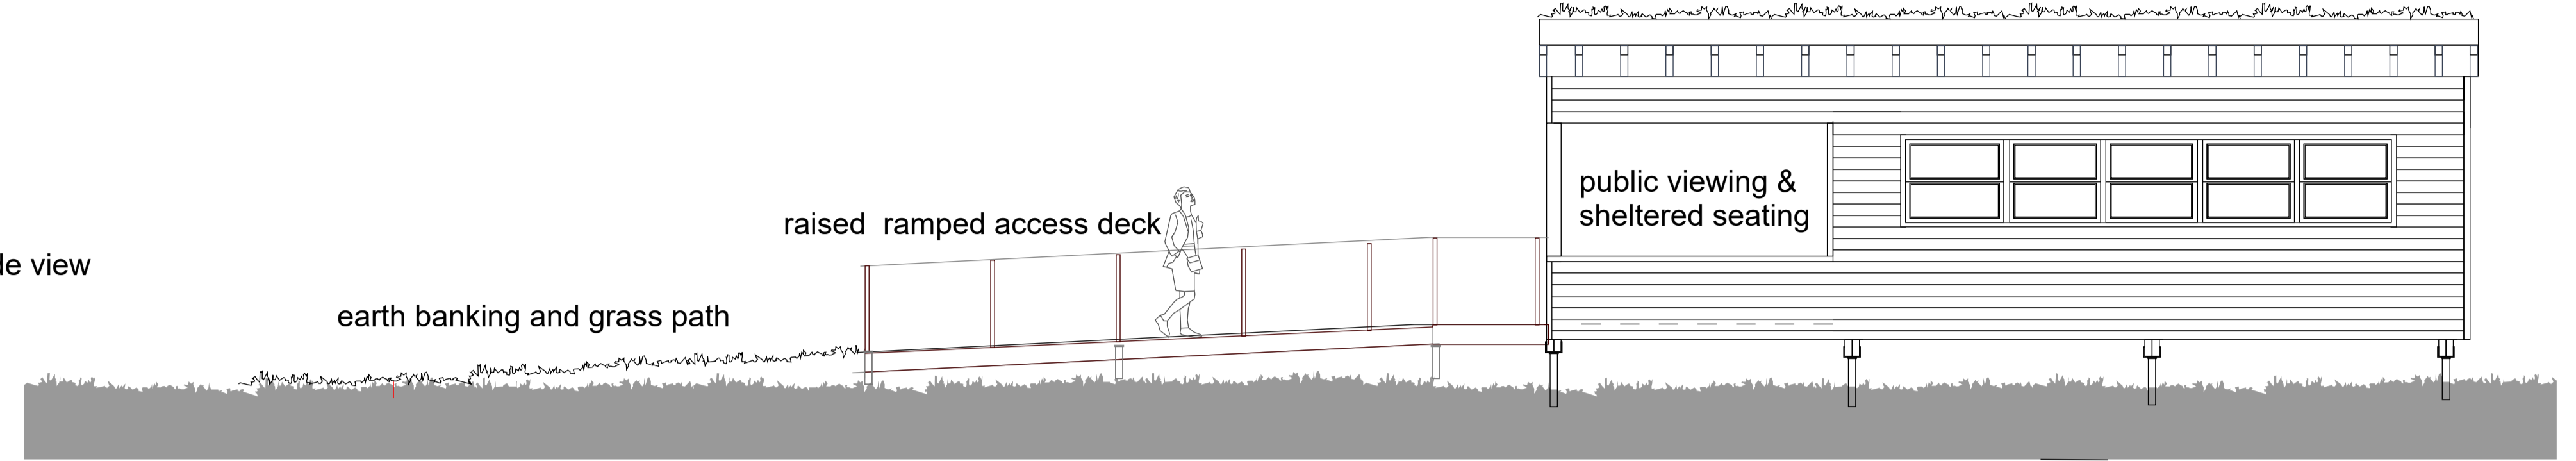

fixed side view

Front South Elevation

Section

Side West Elevation

Side East Elevation

Rear North Elevation

Revision Details		Drawn	Date
Mark	Revision	Drawn	Date Checked

SALT architects
 54 Lairgate, Beverley
 East Yorkshire
 HU 17 8EU
 telephone 01482 888102
 fax 01482 888621

Client's name
 Flamborough Bird Observatory Trust

Job title
 Flamborough Head
 Sea Watch Hide
 Drawing title
 General Arrangement

Scale
 1:50

Drawn	Checked	Date
BH		23/08/17
Job No	Drawing No.	Rev
2716 A	03	-
Status	PLANNING	