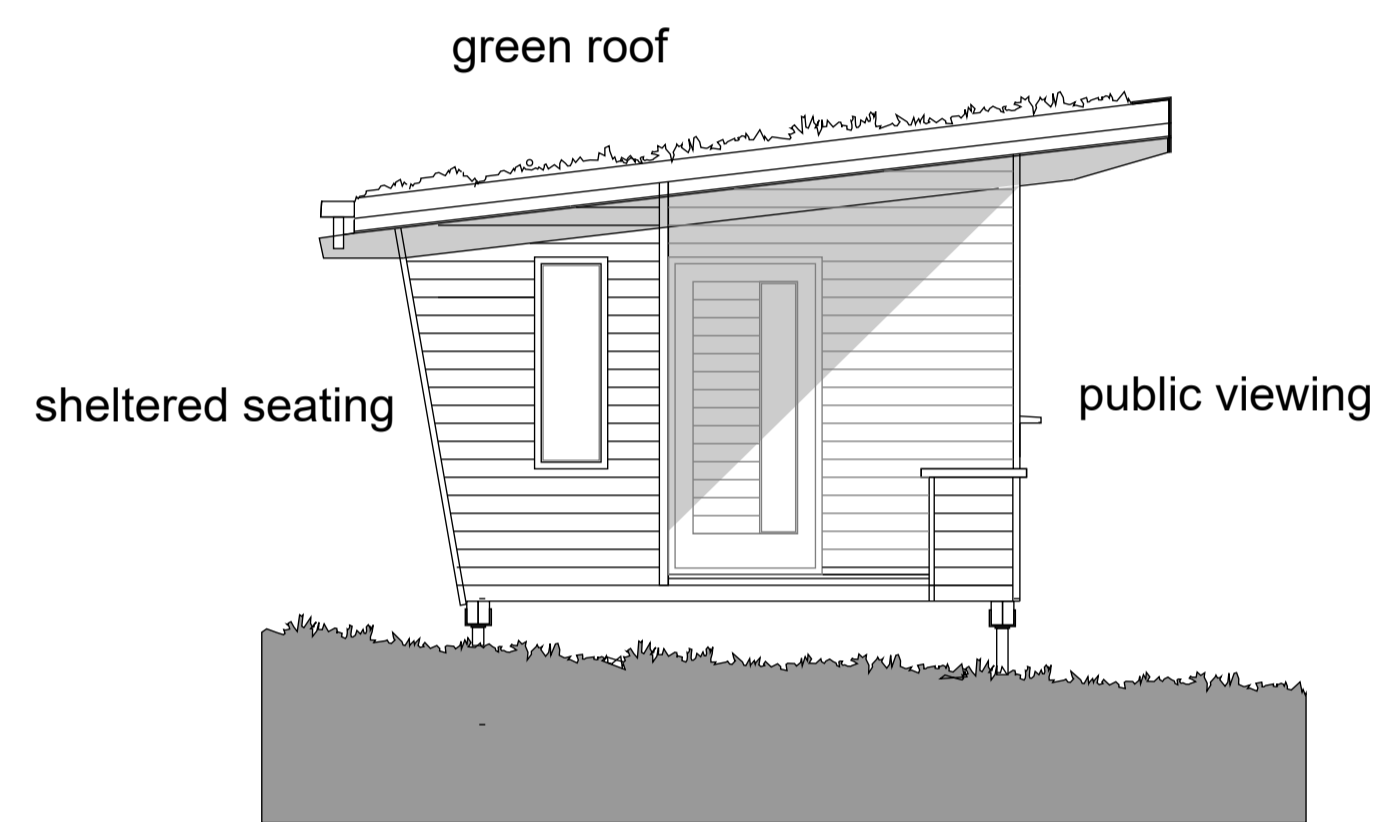

fixed side view

Front South Elevation

Section

Side West Elevation

Side East Elevation

Rear North Elevation

Revision Details		Drawn	Date
Mark	Revision	Drawn	Date Checked

SALT architects
 54 Lairgate, Beverley
 East Yorkshire
 HU 17 8EU
 telephone 01482 888102
 fax 01482 888621

Client's name
 Flamborough Bird Observatory Trust

Job title
 Flamborough Head
 Sea Watch Hide
 Drawing title
 General Arrangement

Scale
 1:50

Drawn	Checked	Date
BH		23/08/17
Job No	Drawing No.	Rev
2716 A	03	-
Status	PLANNING	