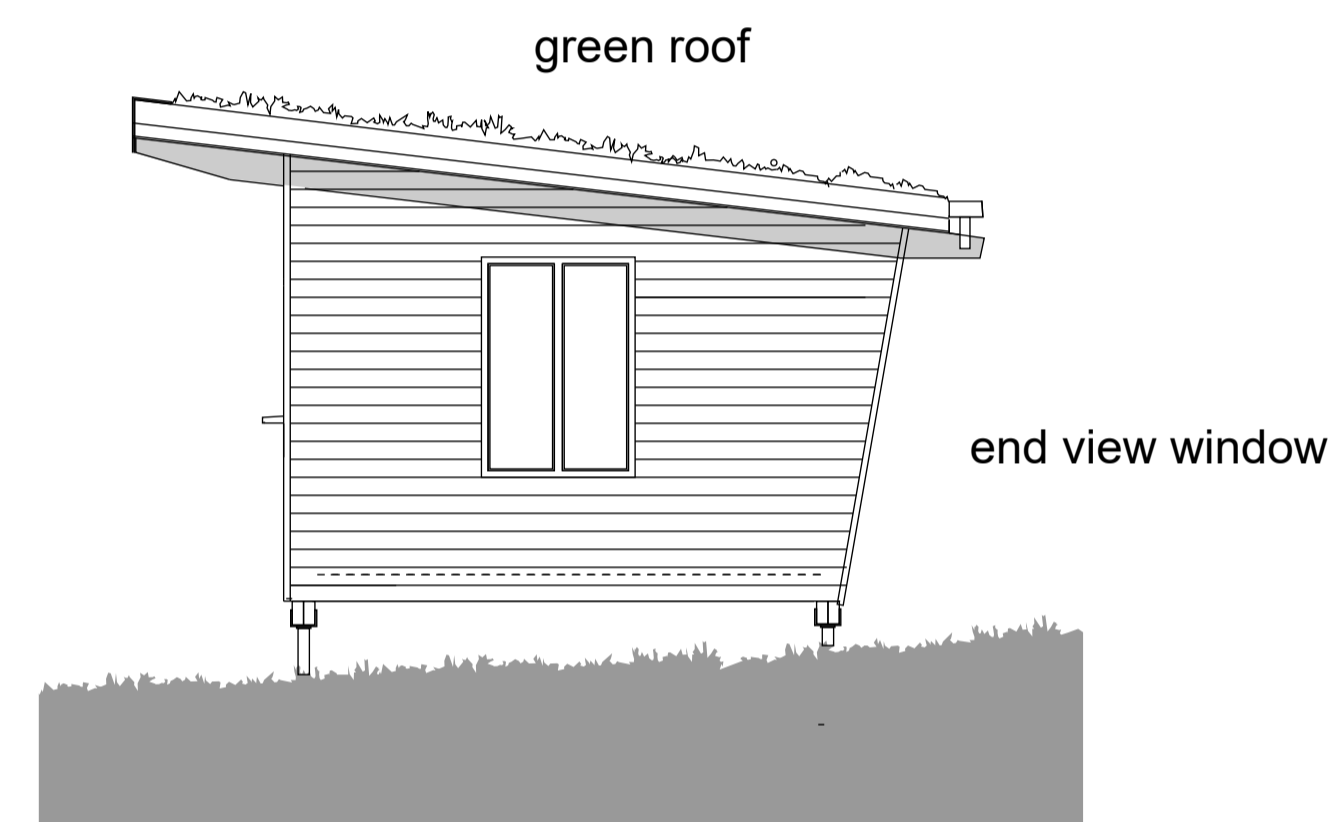

fixed side view

Front South Elevation

Section

Side West Elevation

Side East Elevation

Rear North Elevation

Revision Details		Drawn	Date
Mark	Revision	Drawn	Date Checked

SALT architects
 54 Lairgate, Beverley
 East Yorkshire
 HU 17 8EU
 telephone 01482 888102
 fax 01482 888621

Client's name
 Flamborough Bird Observatory Trust

Job title
 Flamborough Head
 Sea Watch Hide
 Drawing title
 General Arrangement

Scale
 1:50

Drawn	Checked	Date
BH		23/08/17
Job No	Drawing No.	Rev
2716 A	03	-
Status	PLANNING	