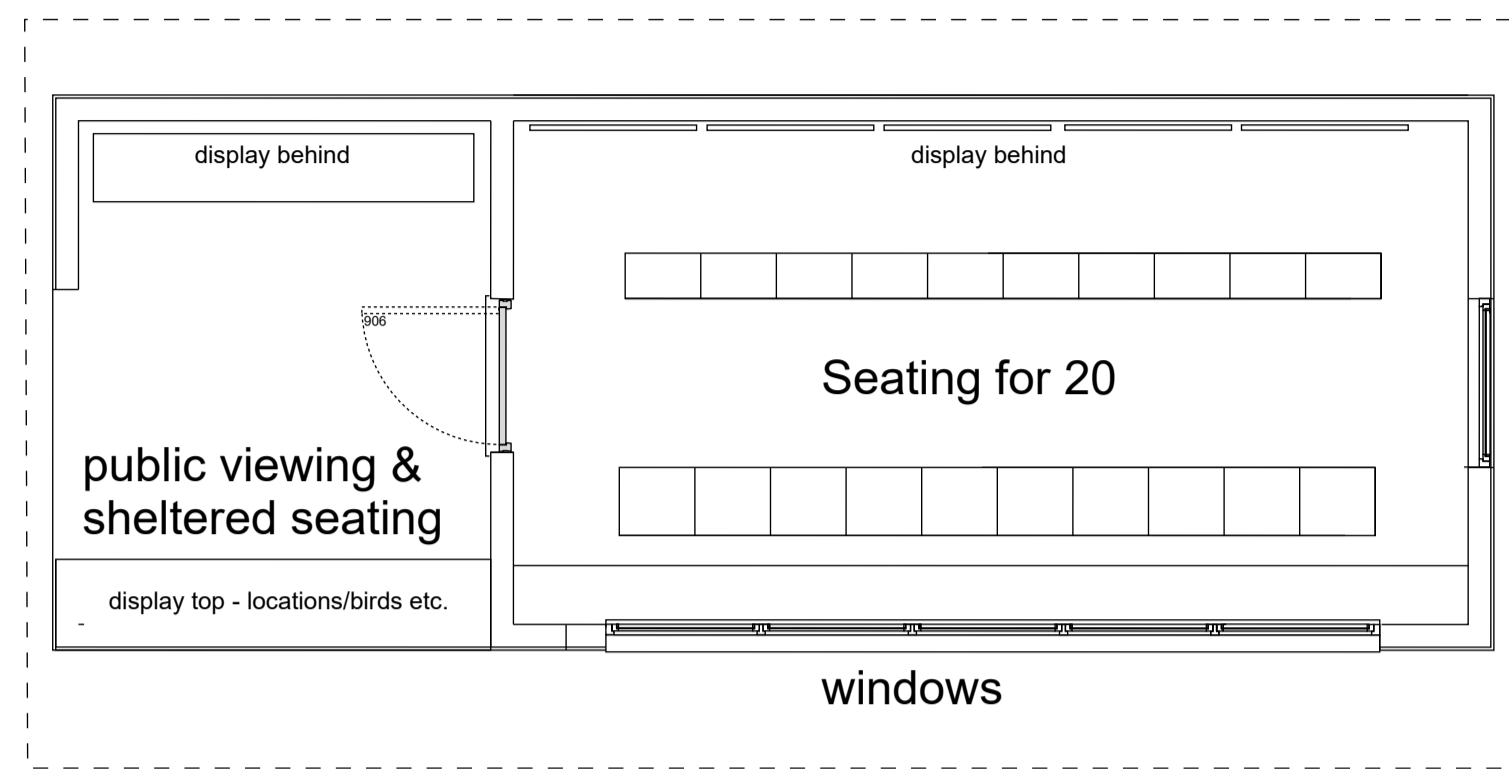

NOTES :

The Copyright of this drawing is owned by SALT Architects

Figured dimensions only are to be taken from this drawing. All dimensions are to be checked on site before any work is put in hand.

Plan

roof overhang

fixed side view